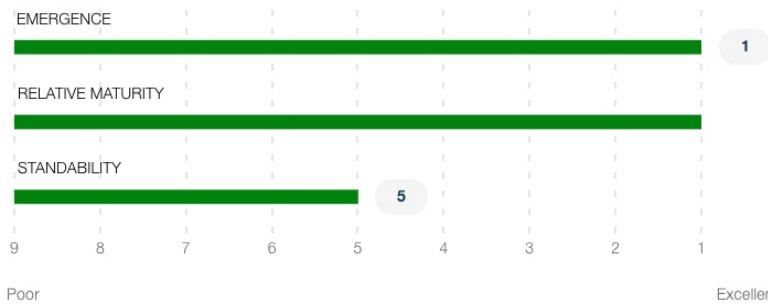

SOYBEANS SEED

0218R2X

Brand

Selected Trait: **Roundup Ready 2 Xtend**

RR2X

Maturity **0.2**

Strengths

- Roundup Ready 2 Xtend® soybeans with SCN resistance and great IDC
- Branchy, medium-bush plant type
- Good agronomics and good defensive package

Product Details

Agronomics (Emergence + 2 More) ^