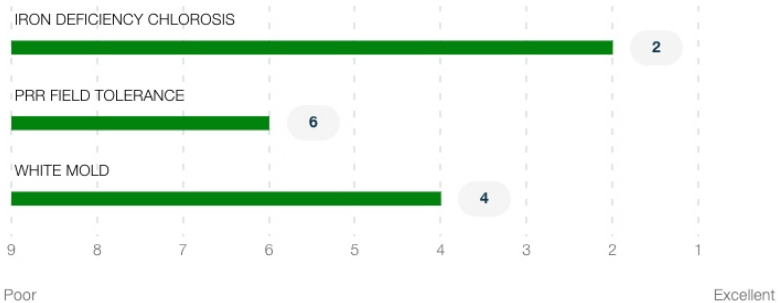

### Agronomics (Emergence + 2 More) ^

**P**  
Flower Color

**Indeterminate**  
Growth Habit

**Br**  
Hilum Color

**MT**  
Plant Height

**Br**  
Pod Color

**Tw**  
Pubescence Color

**Medium**  
Plant Type

### Disease Tolerance (Brown Stem Rot + 3 More) ^

**Other** (Herbicide Tolerant Trait + 4 More) ^

<b>RR2X</b>	<b>0</b>	<b>PI88788</b>
Herbicide Tolerant Trait	Maturity Group	Source Var. Of Scn Resistance
<b>RR2X</b>	<b>1064206</b>	
Trait	Variety Code	

**Product Details Key:** ^

**Local Rating Scale**

- ★ Highly Recommended
- 🛡️ Recommended with Management
- 🚩 Use with Management
- 🚫 Not Recommended
- ⚙️ New Product

**National Rating Scale**

1 = Excellent, 9 = Poor, NR = Not Recommended, - = data is insufficient at this time.